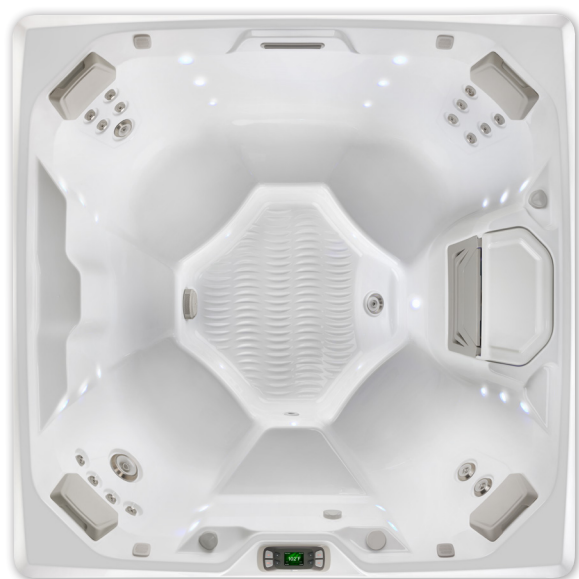

BEAM™

Beam shown with Alpine White shell

Beam shown with Alpine White shell & Sable cabinet

Seating Capacity	4 adults
Dimensions	203 x 203 x 84 cm
Water Capacity	1,115 litres
Weight	320 kg dry; 1,755 kg filled*
Spa Shell Colours	Alpine White, Ice Grey, Platinum, Tuscan Sun or Desert
Cabinet Finishes	Coastal Grey, Espresso or Sable
Jets - 19 (w/ Brushed Stainless Steel Trim)	1 XL Directional jet 2 Standard Single Rotary jets 2 Standard Directional jets 14 Directional Precision jets
Water Feature	Vidro™ backlit ribbon waterfall
Water Care System (Optional)	FreshWater® Salt System
Jet Pump	Wavemaster™ 9000 One-Speed 2.5 HP continuous duty, 5.2 HP breakdown torque
Circulation Pump	SilentFlo 5000™ for quiet, continuous filtration
Effective Filtration Area	9.3 m ² , top-loading filters
Control System	IQ 2020™ with LCD control panel 240v/16amp, 50Hz
Lighting System	Raio™ multi-colour interior points of light (30) Exterior multi-colour lighting with timer
Heater	No-Fault™ 1500w/240v
Energy Efficiency	FiberCor® insulation; Certified to the APSP 14 National Standard and the California Energy Commission (CEC) in accordance with California law
Vinyl Cover	9 to 6 cm tapered, 32 kg/m ³ density foam core, with hinge seal in Caramel, Chestnut, or Slate
Cover Lifter (Optional)	CoverCradle™, CoverCradle II, Lift 'n Glide™ or UpRite™
Steps (Optional)	Everwood™ or Polymer
Entertainment System (Optional)	Wireless Entertainment 22" HD Monitor

* Includes water and 4 adults weighing 80 kg each